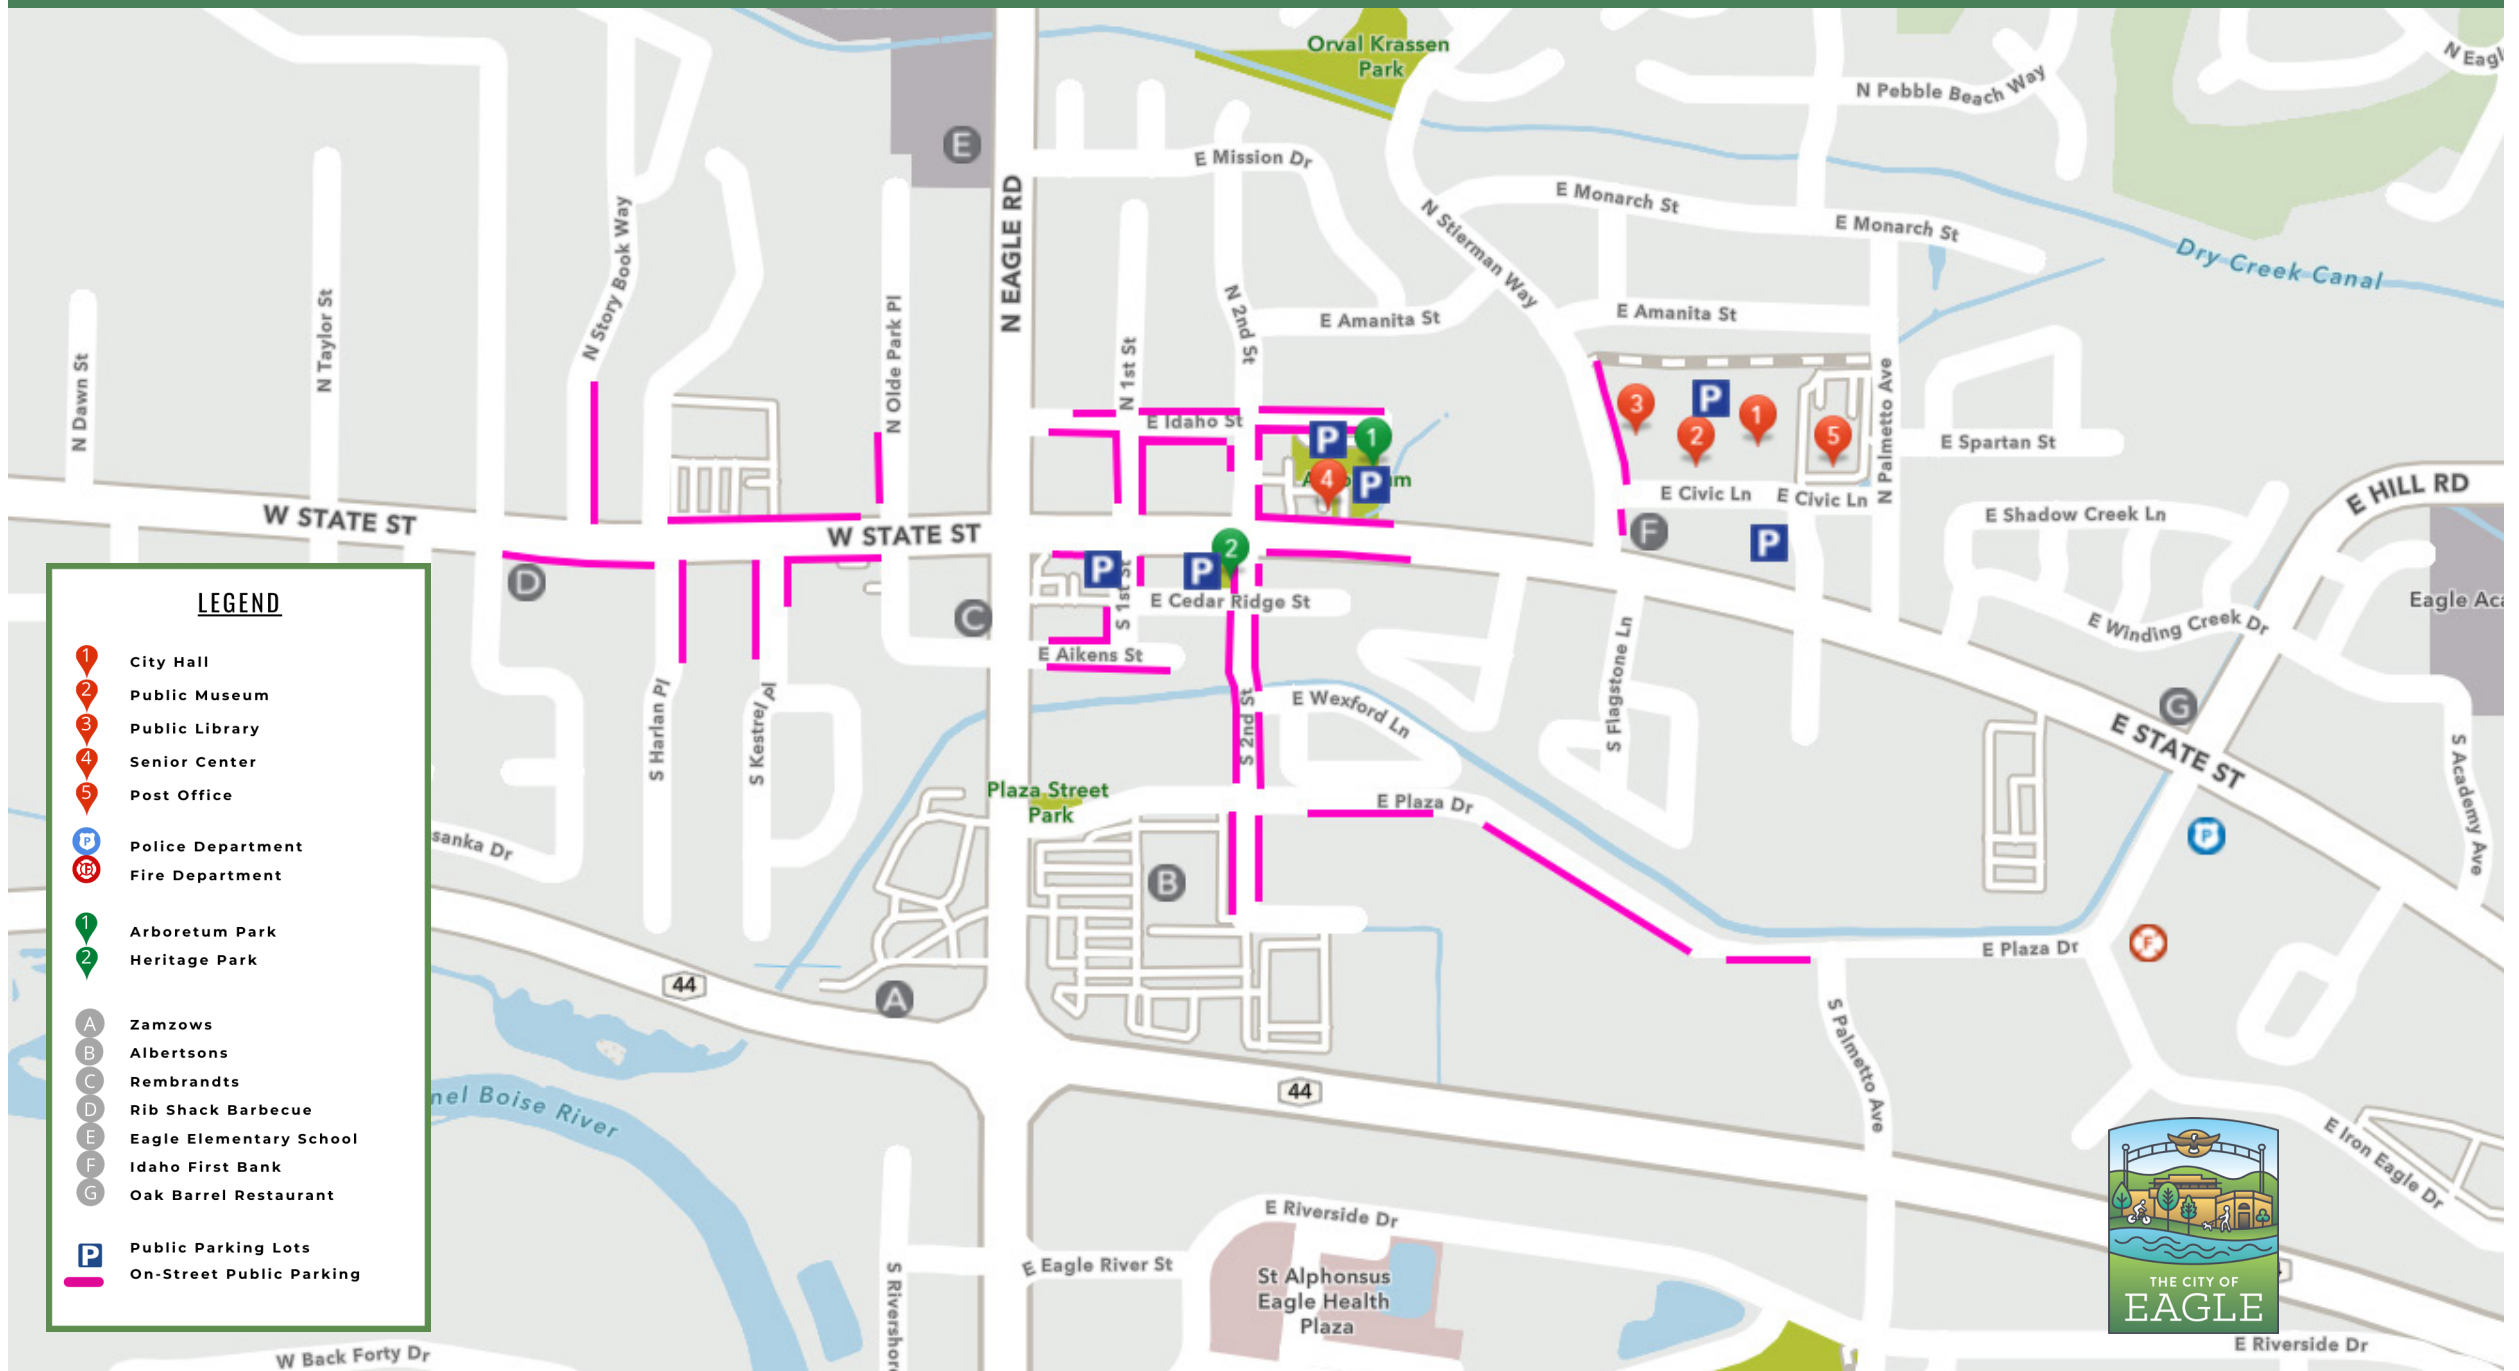

CITY OF EAGLE DOWNTOWN PUBLIC PARKING MAP

LEGEND

-  City Hall
-  Public Museum
-  Public Library
-  Senior Center
-  Post Office
-  Police Department
-  Fire Department
-  Arboretum Park
-  Heritage Park
-  Zamzows
-  Albertsons
-  Rembrandts
-  Rib Shack Barbecue
-  Eagle Elementary School
-  Idaho First Bank
-  Oak Barrel Restaurant
-  Public Parking Lots
-  On-Street Public Parking